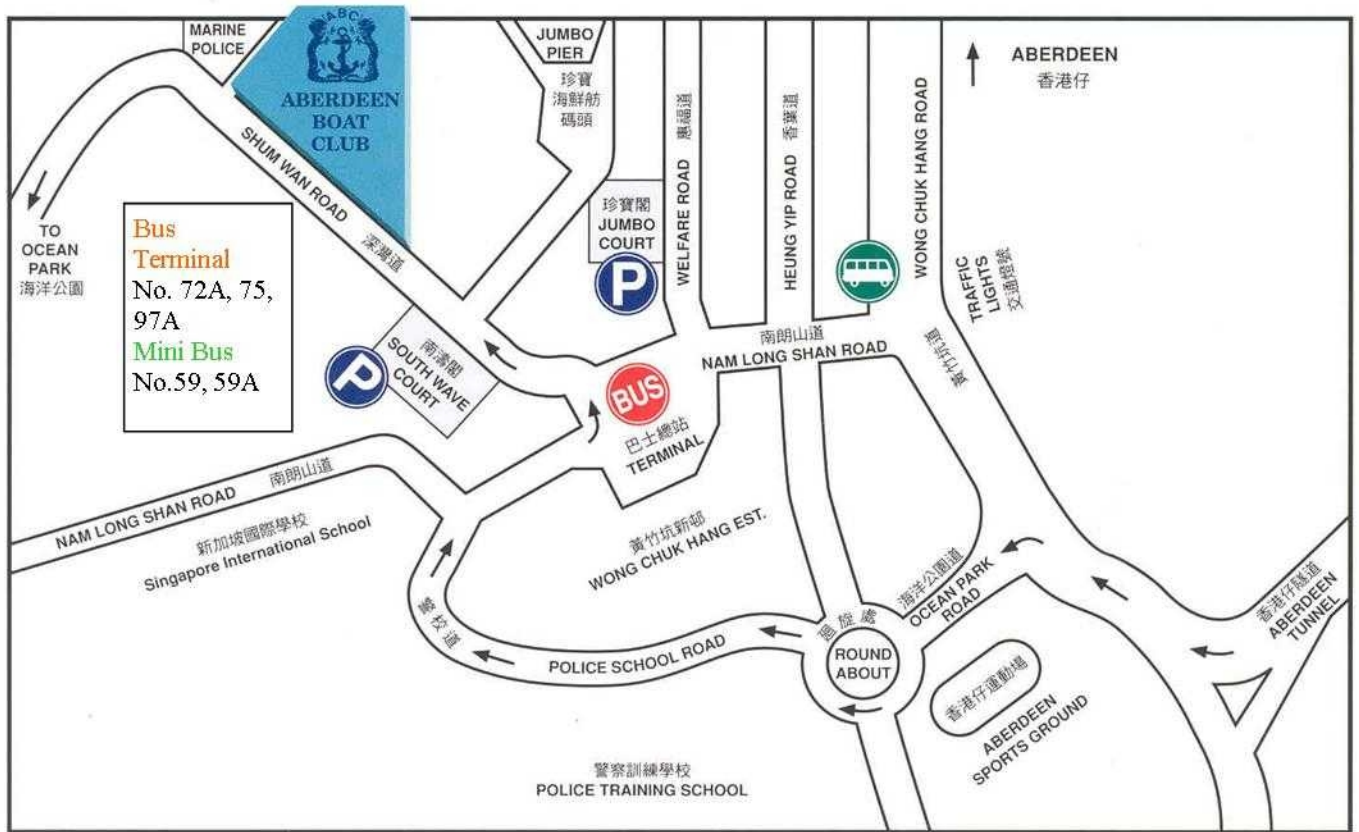

# ABERDEEN BOAT CLUB - LOCATION MAP

### Pick-up Point

Back of Sogo Department Store,  
Lockhart Road

Tin Hau MTR Station  
Aberdeen

Quarry Bay

Central

Central Outlying Ferry

Exchange Square

T.S.T. East

Wong Chuk Hang Road

Every 10 to 15 min.

Overnight Service

### Public Car Parking:

Jumbo Court, Welfare Road

South Wave Court, Shum Wan Road